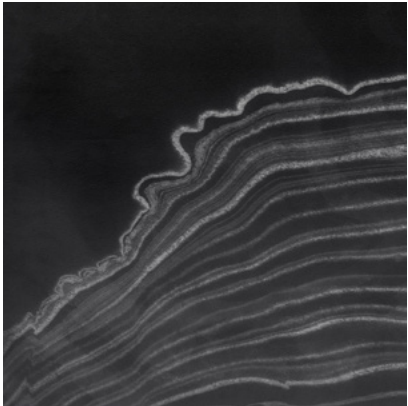

Calico

SUMI

Tear Sheet

Sumi is an illusion of water's invisible movements.

CURRENT

FLOW

PEBBLE

SALT

STONE

SWELL

TEMPEST

Sumi Stone

Suitable for residential and commercial projects

COLOR
Stone

STOCK
Made to order

REPEAT
Non-repeating

CONTACT
sales@calicowallpaper.com
+1 718 243 1705
57 Lispenard Street
New York, NY 10013 USA

ITEM
2705

MINIMUM
1 panel

LEAD TIME
4 weeks to print

CONTENT
Type II PVC-Free

MAINTENANCE
Water-based cleanser

ORIGIN
USA

DISCLAIMER
Panel maps represent mural artwork only. Reference the physical sample for color and texture.

PANEL WIDTH
51" / 1295 mm trimmed

FLAMMABILITY
ASTM E84 Adhered Class A

DETAILS
Custom options available