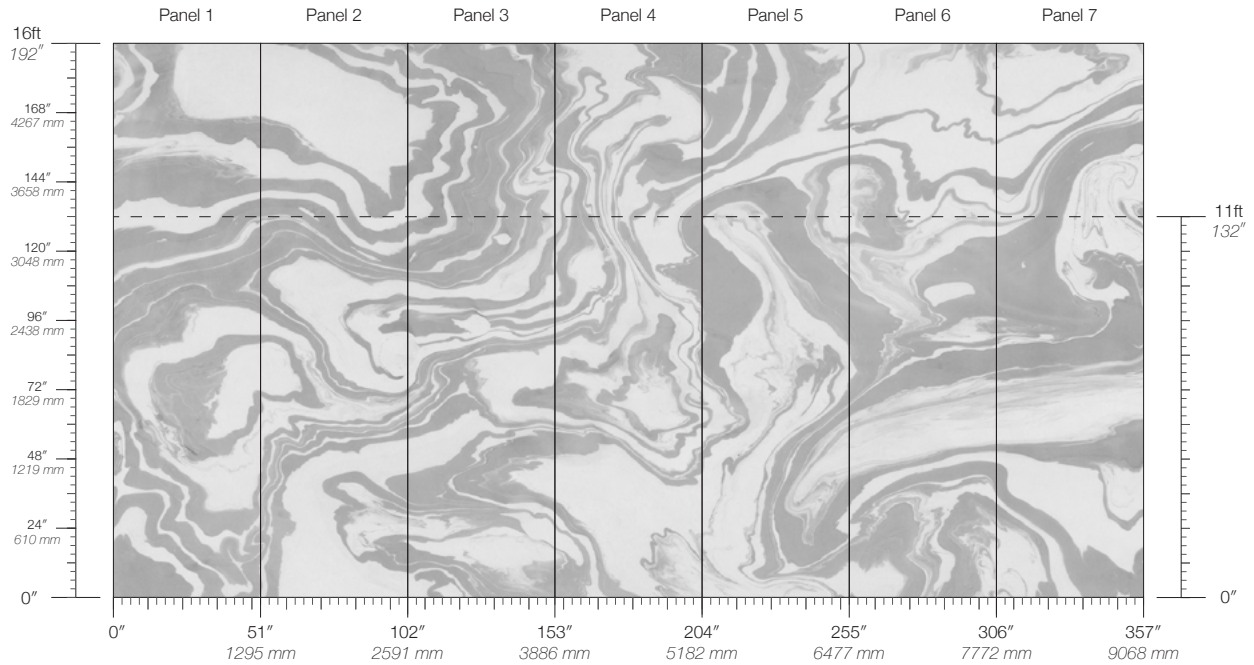

Sumi Stone

Suitable for residential and commercial projects

COLOR
Stone

STOCK
Made to order

REPEAT
Non-repeating

CONTACT
sales@calicowallpaper.com
+1 718 243 1705
57 Lispenard Street
New York, NY 10013 USA

ITEM
2705

MINIMUM
1 panel

LEAD TIME
4 weeks to print

CONTENT
Type II PVC-Free

MAINTENANCE
Water-based cleanser

ORIGIN
USA

DISCLAIMER
Panel maps represent mural artwork only. Reference the physical sample for color and texture.

PANEL WIDTH
51" / 1295 mm trimmed

FLAMMABILITY
ASTM E84 Adhered Class A

DETAILS
Custom options available

PANEL HEIGHT
132" / 3353 mm standard
192" / 4877 mm extended

ENVIRONMENTAL
Recycled Content, Phthalate Free
Low VOC, HPD Available

PRICE
Available upon request