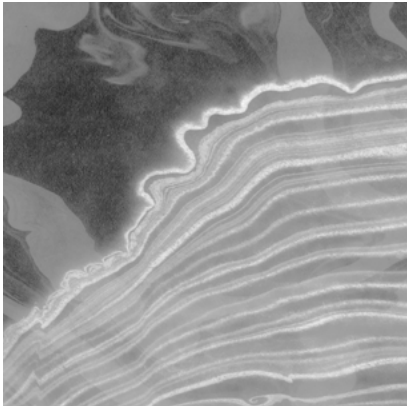

Calico

SUMI

Tear Sheet

Sumi is an illusion of water's invisible movements.

CURRENT

FLOW

PEBBLE

SALT

STONE

SWELL

TEMPEST

Sumi Stone

Suitable for residential and commercial projects

COLOR
Stone

STOCK
Made to order

REPEAT
Non-repeating

CONTACT
sales@calicowallpaper.com
+1 718 243 1705
57 Lispenard Street
New York, NY 10013 USA

ITEM
2705

MINIMUM
1 panel

LEAD TIME
4 weeks to print

CONTENT
Type II PVC-Free

MAINTENANCE
Water-based cleanser

ORIGIN
USA

DISCLAIMER
Panel maps represent mural artwork only. Reference the physical sample for color and texture.

PANEL WIDTH
51" / 1295 mm trimmed

FLAMMABILITY
ASTM E84 Adhered Class A

DETAILS
Custom options available